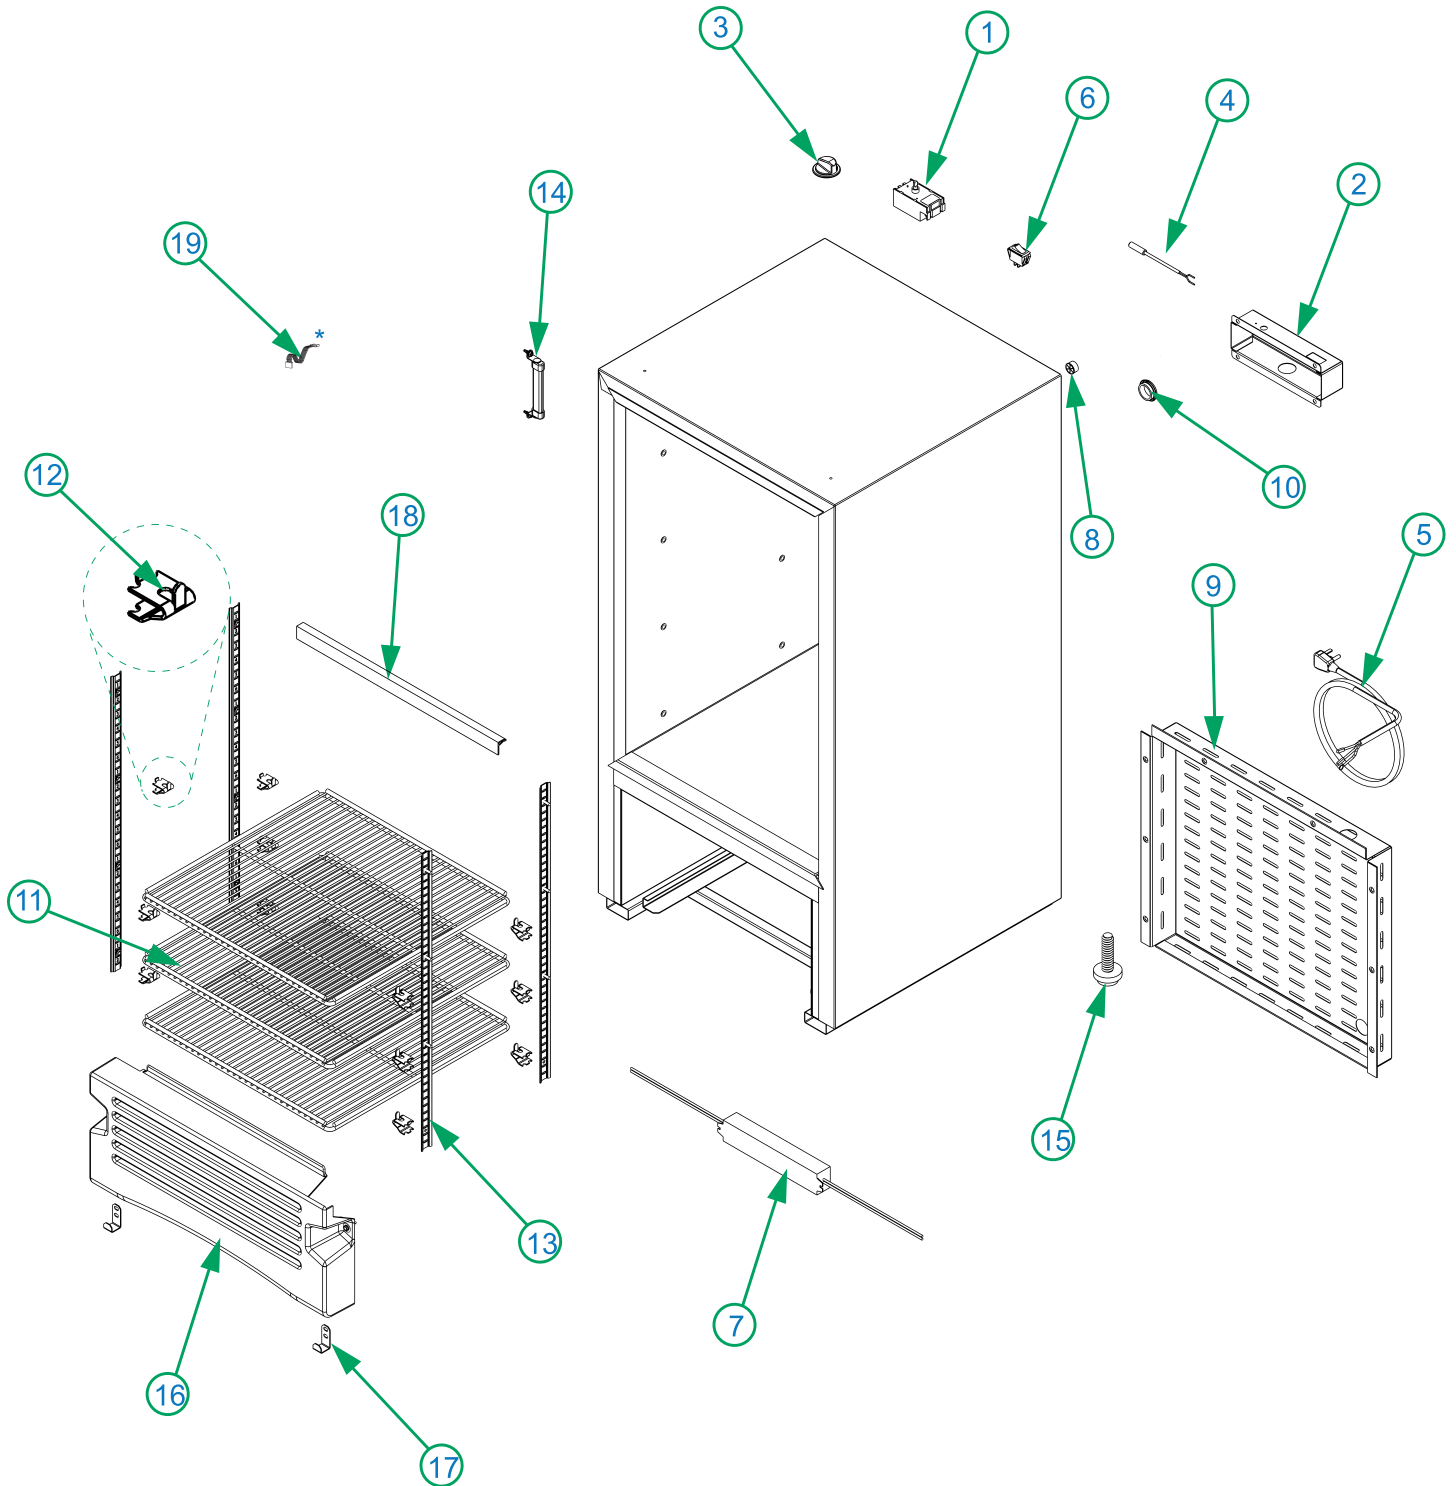

Parts Breakdown

Model VR04 45801

General Assembly

Parts Breakdown

Model VR04 45801

Condenser Assembly

Parts Breakdown

Model VR04 45801

Door Assembly

Parts Breakdown

Model VR04 45801

General Assembly

Item No.	Description	Position	Item No.	Description	Position	Item No.	Description	Position
AD634	Temperature Control for 45801	1	AD636	Grommet for 45801	8	AD641	Leveling Leg for 45801	15
AD635	Control Box for 45801	2	AD637	Back Grill for 45801	9	AD642	Front Grill for 45801	16
AD579	Control Knob for 45801	3	AD638	Grommet for 45801	10	AD643	Front Grill Support for 45801	17
66469	Temp Sensor, ETC1H 1.0M for 45801	4	AD639	Shelf for 45801	11	AD644	Clip Molding for 45801	18
AD572	Power Cord for 45801	5	66645	Clip F/Pilaster for 45801	12	AD645	Main Harness for 45801	19
AD568	Switch for 45801	6	AD640	Pilaster for 45801	13	AD583	Motor Ground Harness for 45801	
66449	LED Driver, VB-12030D018 30W 115V 50/60Hz for 45801	7	66507	Thermometer, Wall MTG, 3017492 for 45801	14	AD646	Compressor Harness for 45801	

Condenser Assembly

Item No.	Description	Position	Item No.	Description	Position	Item No.	Description	Position
AD647	Compressor Base for 45801	1	AD597	Filter Drier for 45801	7	66512	Motor E WEL 1/70HP 115V 50/60Hz 1800RPM for 45801	13
AD648	Compressor for 45801	2	AD652	Discharge Pipe for 45801	8	66476	Nylon T Motor Injected Support for 45801	14
AD649	Condenser for 45801	3	66419	Charge Pipe 1/4" 0.180M for 45801	9	66408	Fan Blade MYF PLA 6" Dia. 31 Deg. for 45801	15
AD650	Condensate Pan for 45801	4	AD653	Vacuum Pipe for 45801	10	AD656	ACC Compressor Kit for 45801	16
AD596	Condenser Pan Support for 45801	5	AD654	Suction Line for 45801	11			
AD651	Capillary Tube 0.031"x150" for 45801	6	AD655	Motor Stand for 45801	12			