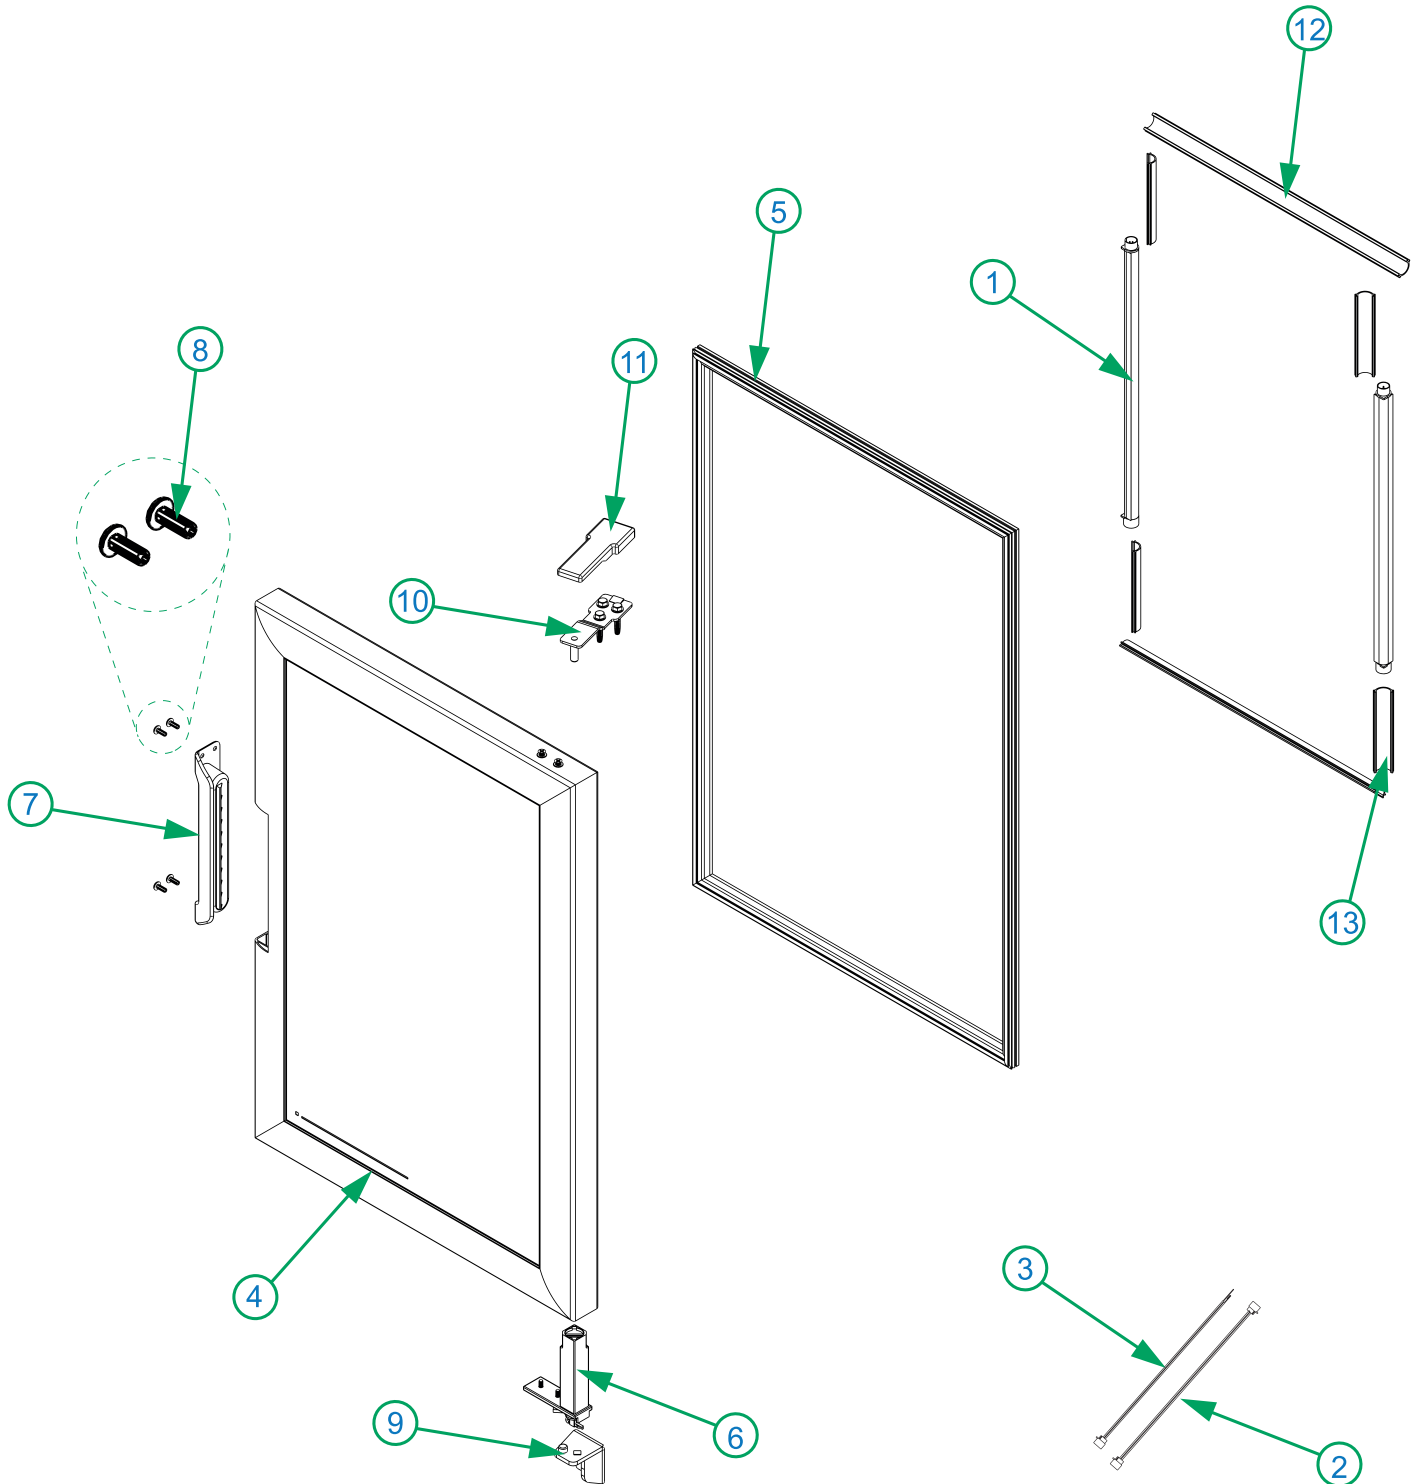

Parts Breakdown

Model VR04 45801

General Assembly

Parts Breakdown

Model VR04 45801

Condenser Assembly

Parts Breakdown

Model VR04 45801

Door Assembly

Parts Breakdown

Model VR04 45801

General Assembly

Item No.	Description	Position	Item No.	Description	Position	Item No.	Description	Position
AD634	Temperature Control for 45801	1	AD636	Grommet for 45801	8	AD641	Leveling Leg for 45801	15
AD635	Control Box for 45801	2	AD637	Back Grill for 45801	9	AD642	Front Grill for 45801	16
AD579	Control Knob for 45801	3	AD638	Grommet for 45801	10	AD643	Front Grill Support for 45801	17
66469	Temp Sensor, ETC1H 1.0M for 45801	4	AD639	Shelf for 45801	11	AD644	Clip Molding for 45801	18
AD572	Power Cord for 45801	5	66645	Clip F/Pilaster for 45801	12	AD645	Main Harness for 45801	19
AD568	Switch for 45801	6	AD640	Pilaster for 45801	13	AD583	Motor Ground Harness for 45801	
66449	LED Driver, VB-12030D018 30W 115V 50/60Hz for 45801	7	66507	Thermometer, Wall MTG, 3017492 for 45801	14	AD646	Compressor Harness for 45801	