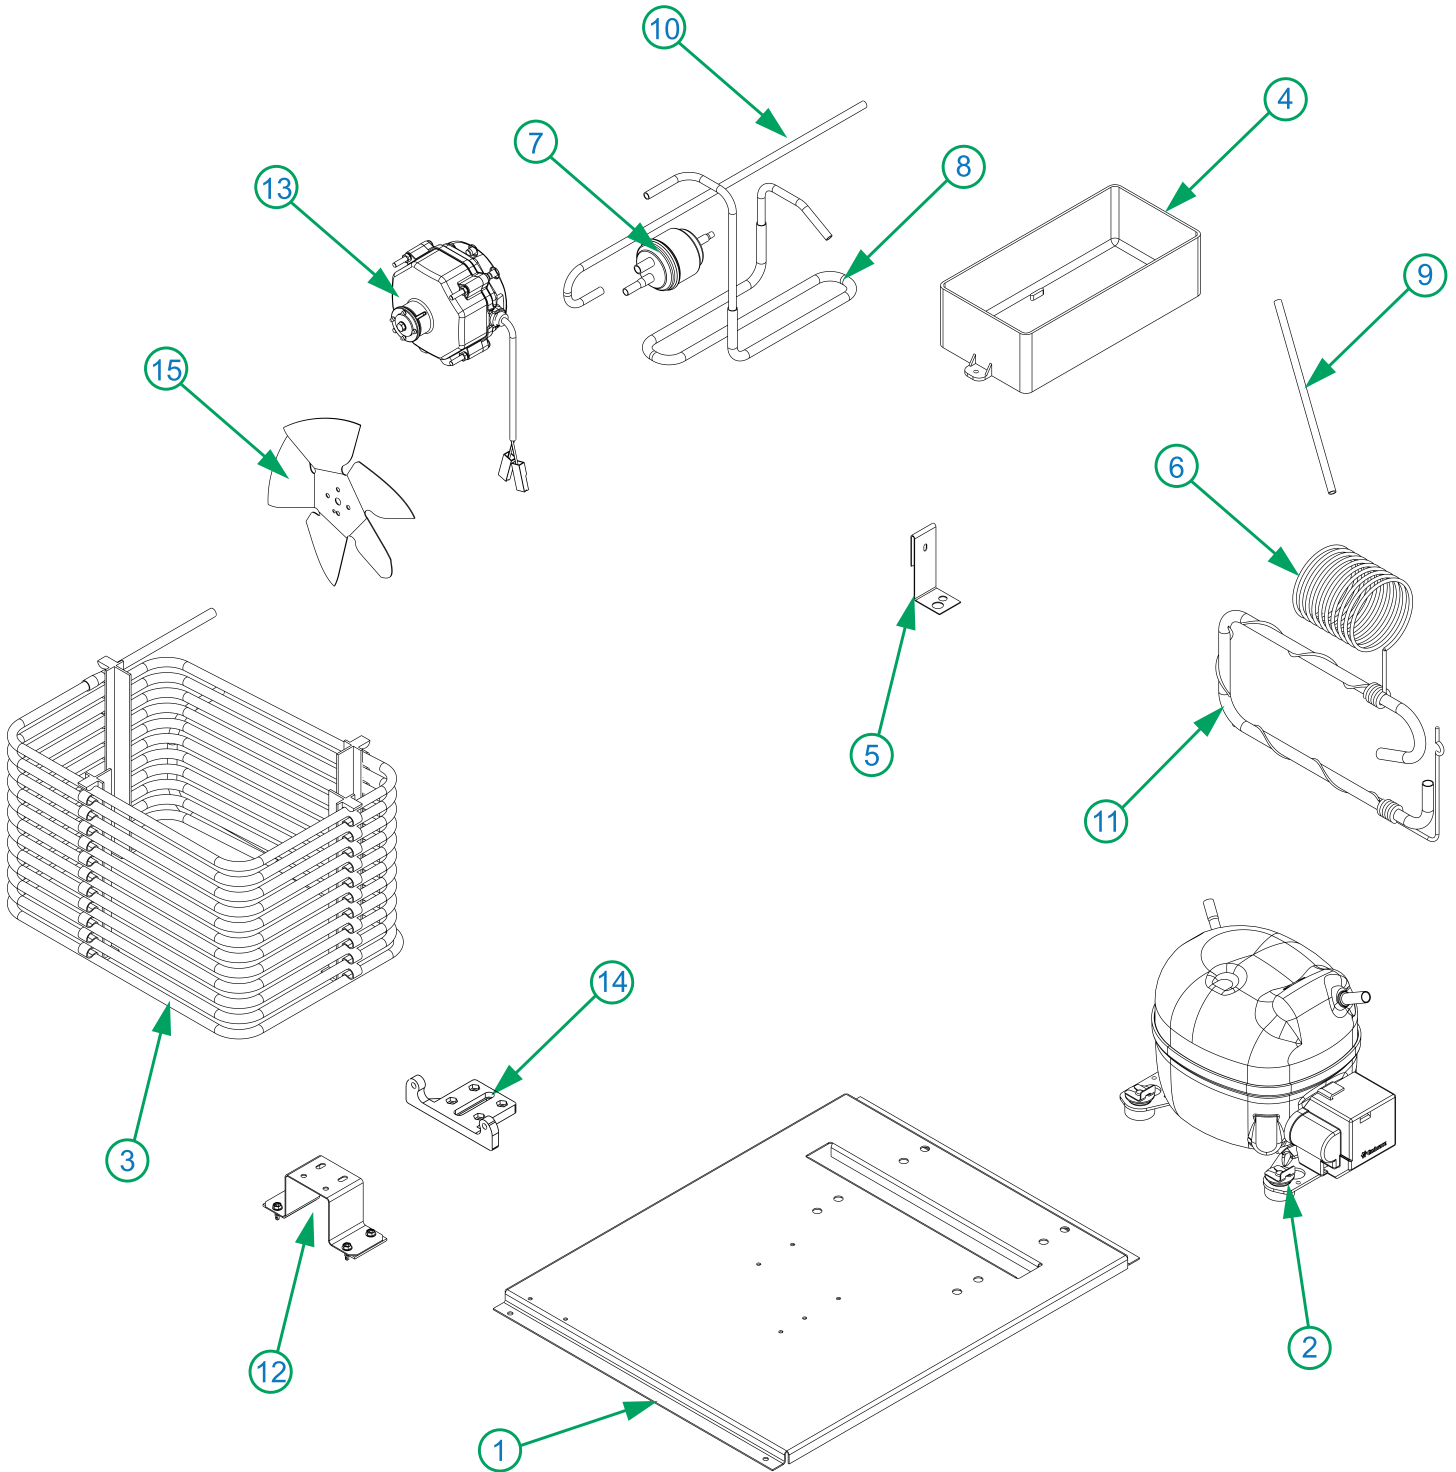

Parts Breakdown

Model VR04 45801

General Assembly

Parts Breakdown

Model VR04 45801

Condenser Assembly

Parts Breakdown

Model VR04 45801

Door Assembly

Parts Breakdown

Model VR04 45801

General Assembly

Item No.	Description	Position	Item No.	Description	Position	Item No.	Description	Position
AD634	Temperature Control for 45801	1	AD636	Grommet for 45801	8	AD641	Leveling Leg for 45801	15
AD635	Control Box for 45801	2	AD637	Back Grill for 45801	9	AD642	Front Grill for 45801	16
AD579	Control Knob for 45801	3	AD638	Grommet for 45801	10	AD643	Front Grill Support for 45801	17
66469	Temp Sensor, ETC1H 1.0M for 45801	4	AD639	Shelf for 45801	11	AD644	Clip Molding for 45801	18
AD572	Power Cord for 45801	5	66645	Clip F/Pilaster for 45801	12	AD645	Main Harness for 45801	19
AD568	Switch for 45801	6	AD640	Pilaster for 45801	13	AD583	Motor Ground Harness for 45801	
66449	LED Driver, VB-12030D018 30W 115V 50/60Hz for 45801	7	66507	Thermometer, Wall MTG, 3017492 for 45801	14	AD646	Compressor Harness for 45801	

Condenser Assembly

Item No.	Description	Position	Item No.	Description	Position	Item No.	Description	Position
AD647	Compressor Base for 45801	1	AD597	Filter Drier for 45801	7	66512	Motor E WEL 1/70HP 115V 50/60Hz 1800RPM for 45801	13
AD648	Compressor for 45801	2	AD652	Discharge Pipe for 45801	8	66476	Nylon T Motor Injected Support for 45801	14
AD649	Condenser for 45801	3	66419	Charge Pipe 1/4" 0.180M for 45801	9	66408	Fan Blade MYF PLA 6" Dia. 31 Deg. for 45801	15
AD650	Condensate Pan for 45801	4	AD653	Vacuum Pipe for 45801	10	AD656	ACC Compressor Kit for 45801	16
AD596	Condenser Pan Support for 45801	5	AD654	Suction Line for 45801	11			
AD651	Capillary Tube 0.031"x150" for 45801	6	AD655	Motor Stand for 45801	12			